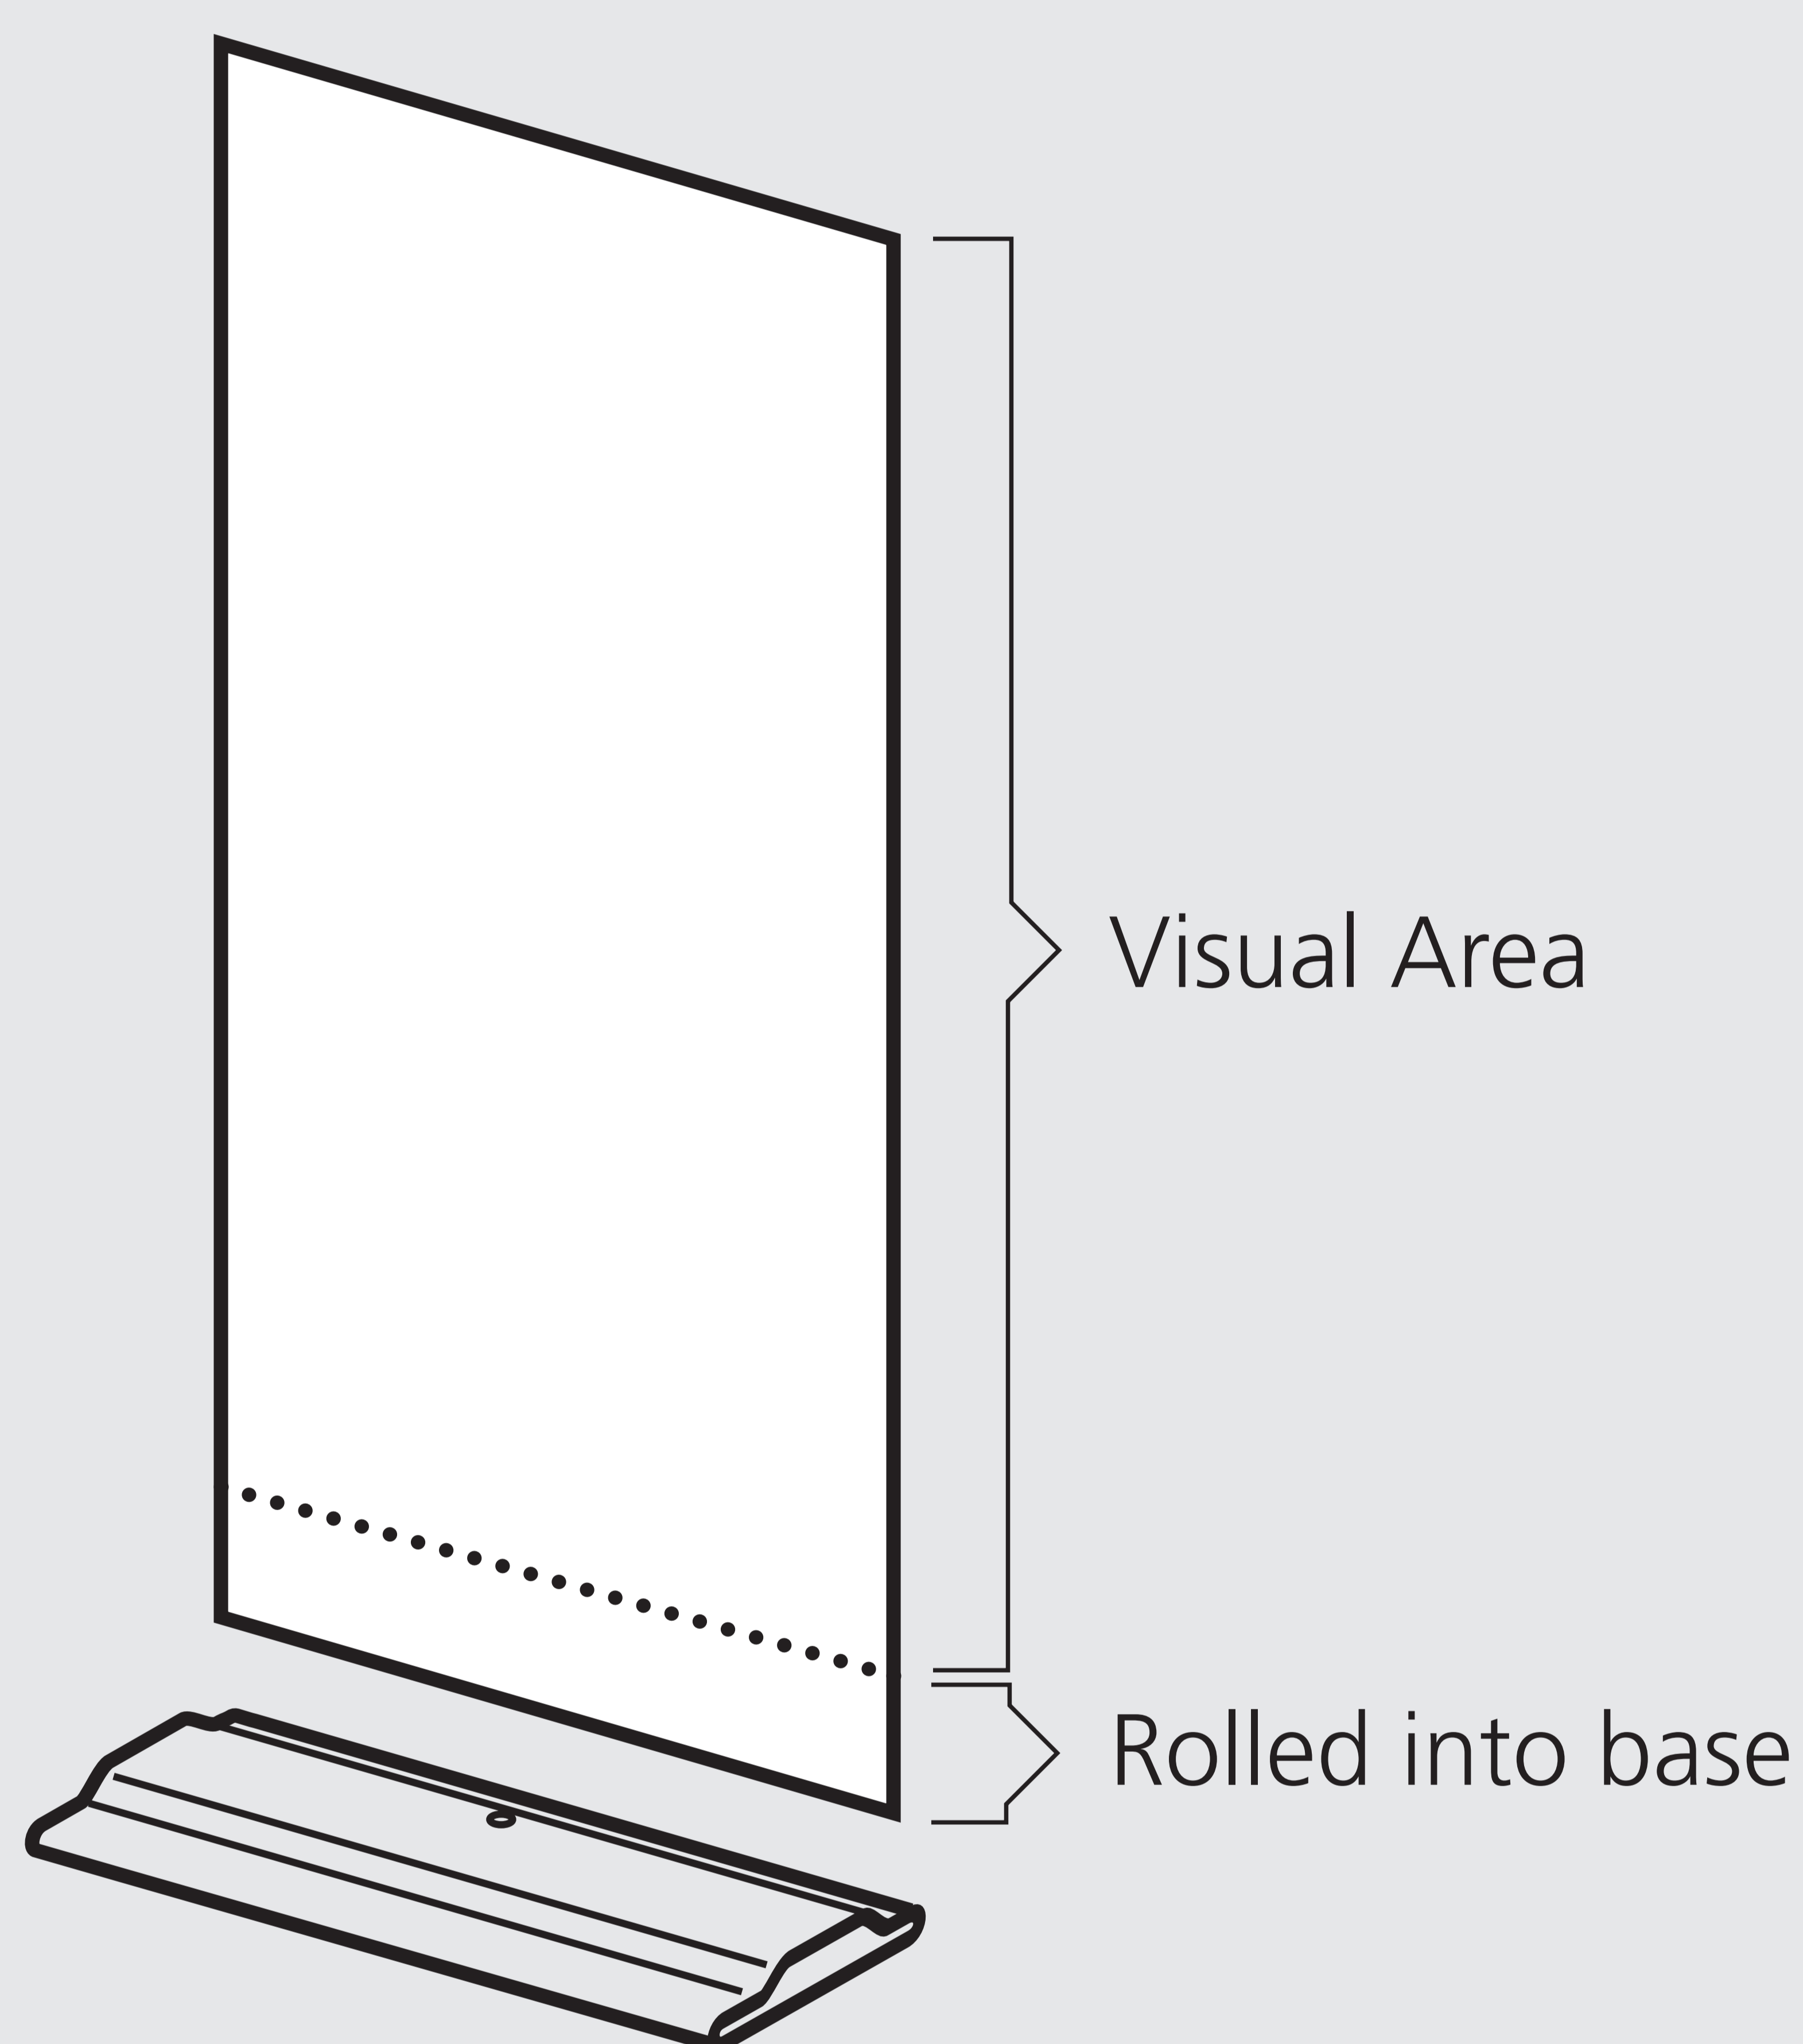

Specifications:

Metro Roll-up

1000mm W x 2150mm H

Artwork at 100% of print size

Print Size:

Panel width	1000mm
Visual height	2150mm
Total height	2300mm

Note

Bottom 150mm remains rolled in base when fully erected. Extend background image or colour for bleed but keep bottom 150mm free from text.

Resolution

We recommend that an image imported into this document at 100% should be 125ppi. Any image that is imported at a higher percentage should have its resolution adjusted accordingly. For example, an image imported at 200% should have an image resolution of 250ppi, an image imported at 400% should have an image resolution of 500ppi and an image imported at 1000% should have an image resolution of 1250ppi.