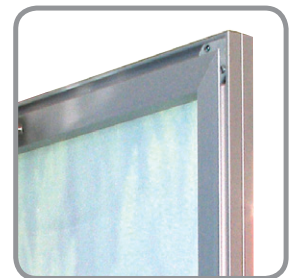

Use this frame to create instore textile collages, promote the current fashion patterns and designs or as a unique graphic textile feature.

This lightweight but sturdy graphic solution looks permanent but the textile can be changed in minutes. **Tuffline[®] Fabric** can also provide acoustic benefits to a room.