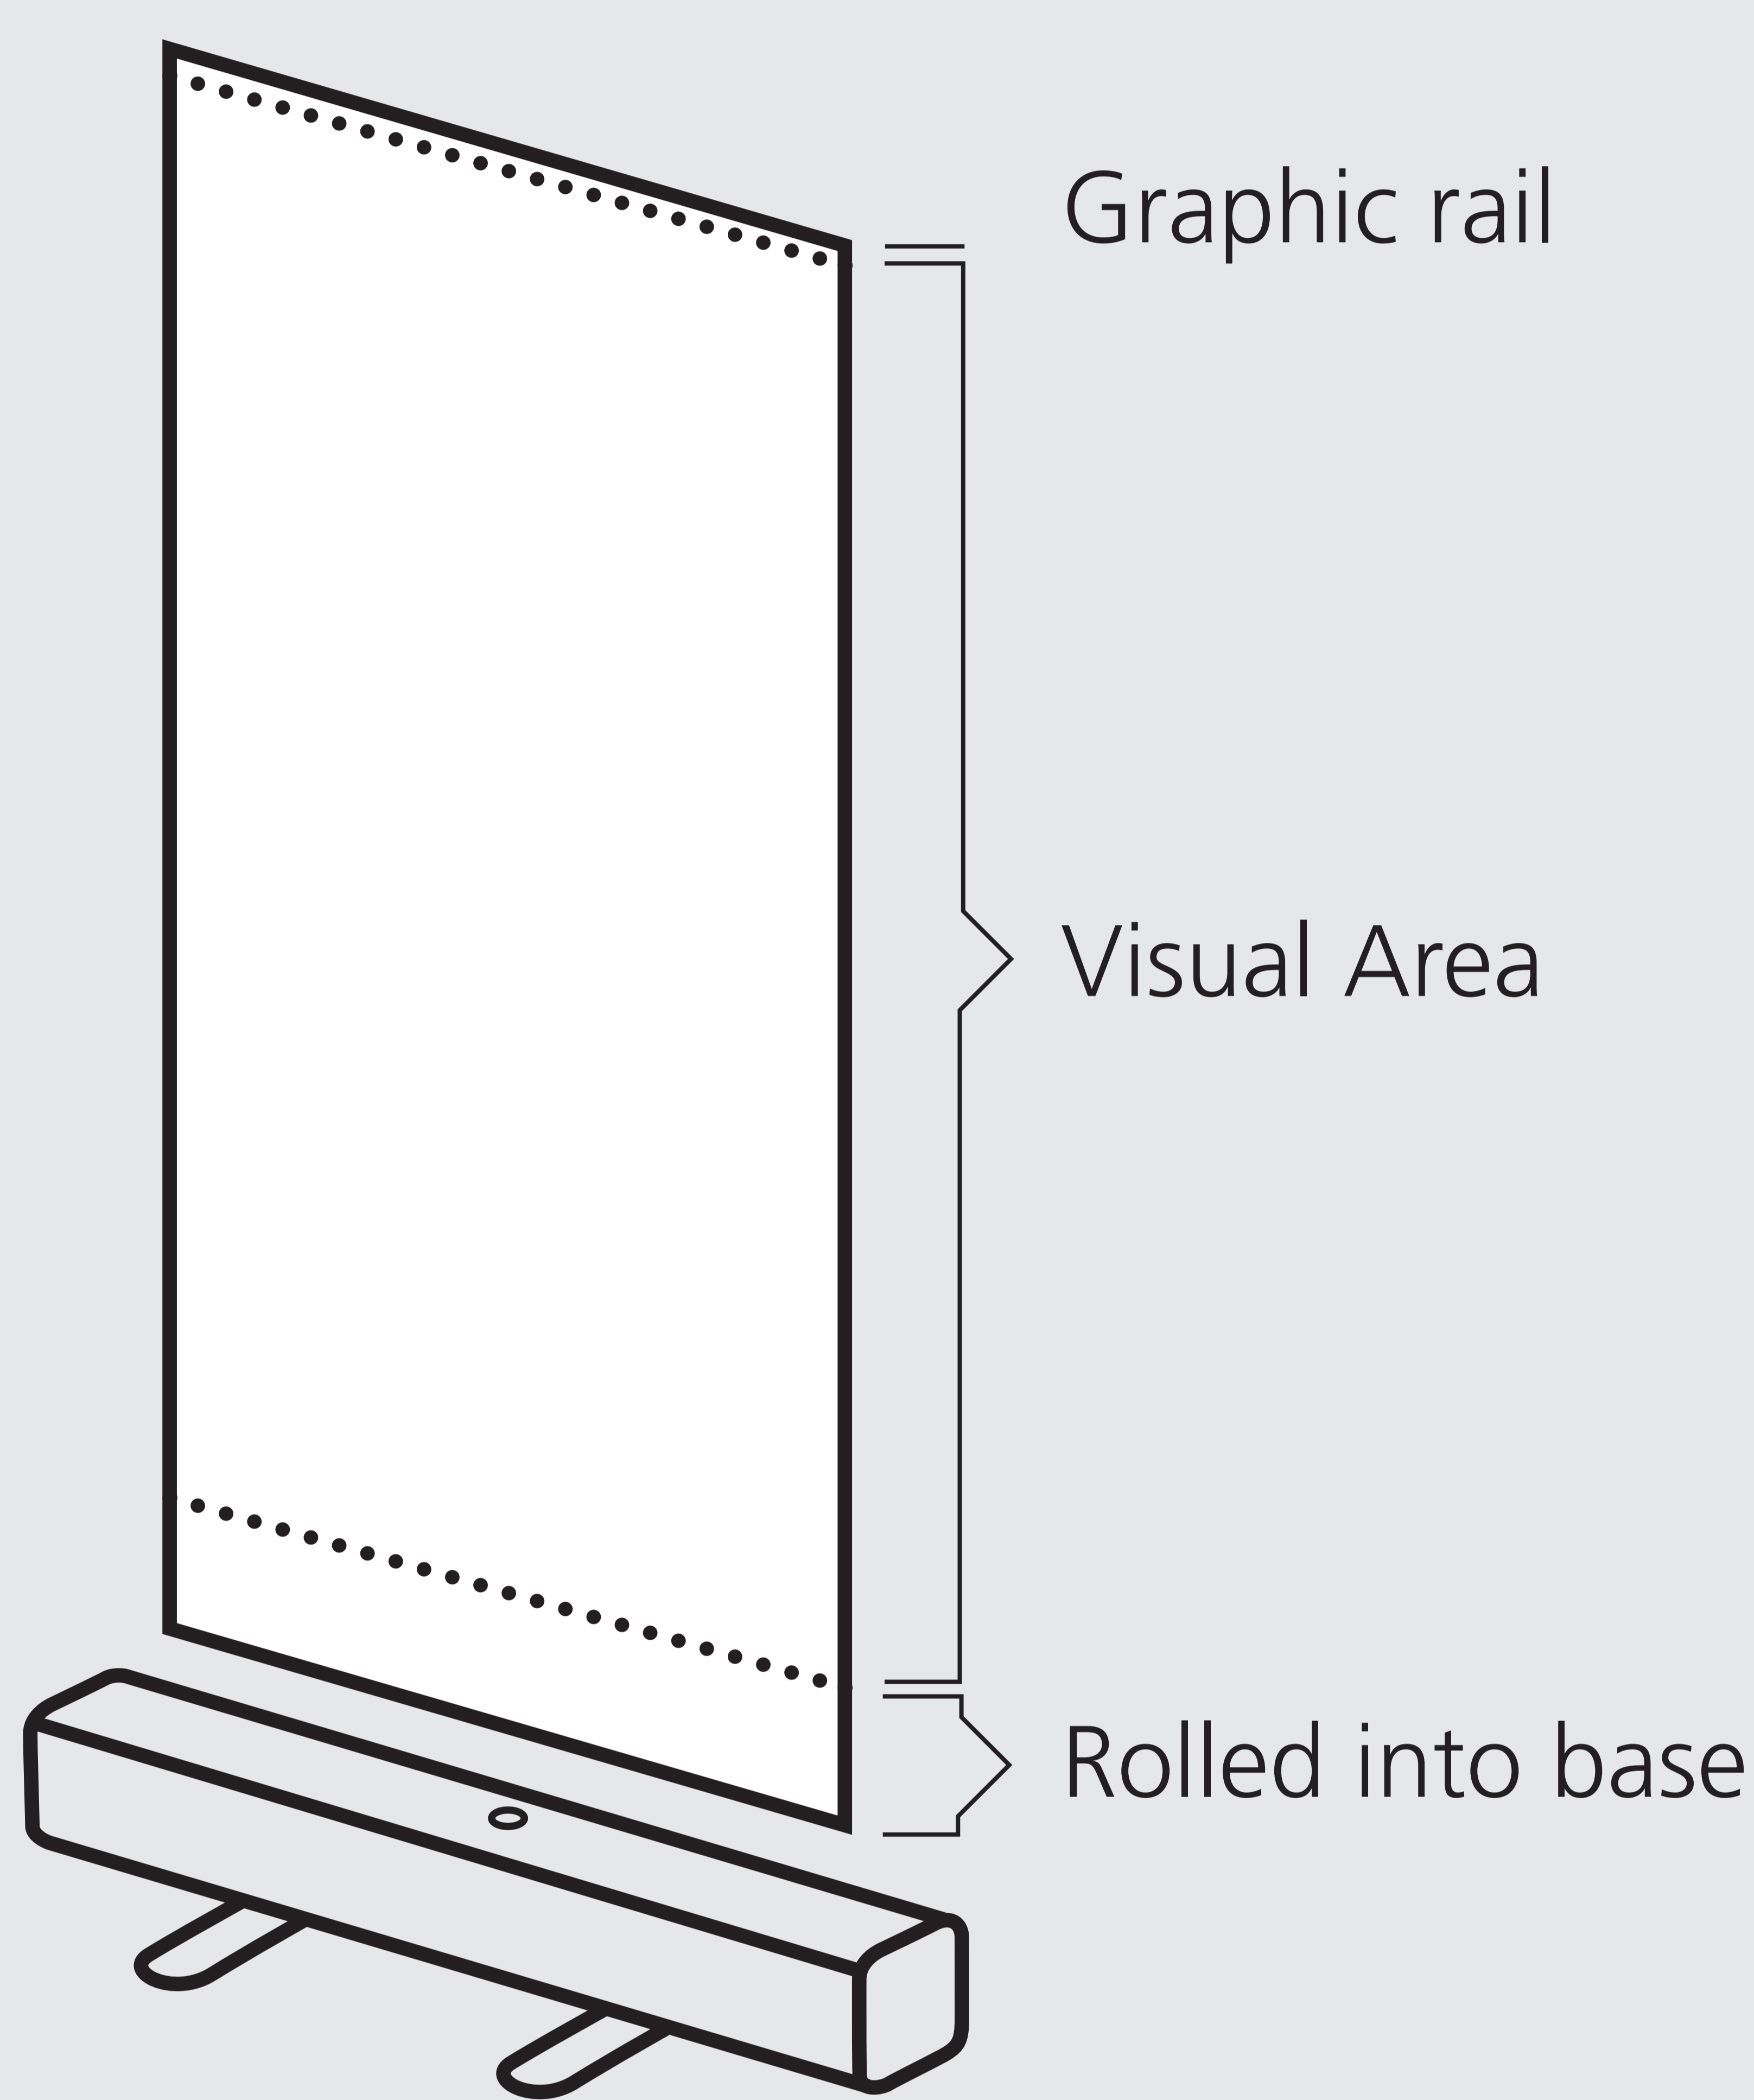

Specifications:

Astro Roll-up

850mm W x 2015mm H

Artwork at 100% of print size

Print Size:

Panel width	850mm
Visual height	2015mm
Total height	2100mm

Note

Bottom 75mm remains rolled in base when fully erected. Extend background image or colour for bleed but keep bottom 75mm free from text.

Resolution

We recommend that an image imported into this document at 100% should be 125ppi. Any image that is imported at a higher percentage should have its resolution adjusted accordingly. For example, an image imported at 200% should have an image resolution of 250ppi, an image imported at 400% should have an image resolution of 500ppi and an image imported at 1000% should have an image resolution of 1250ppi.