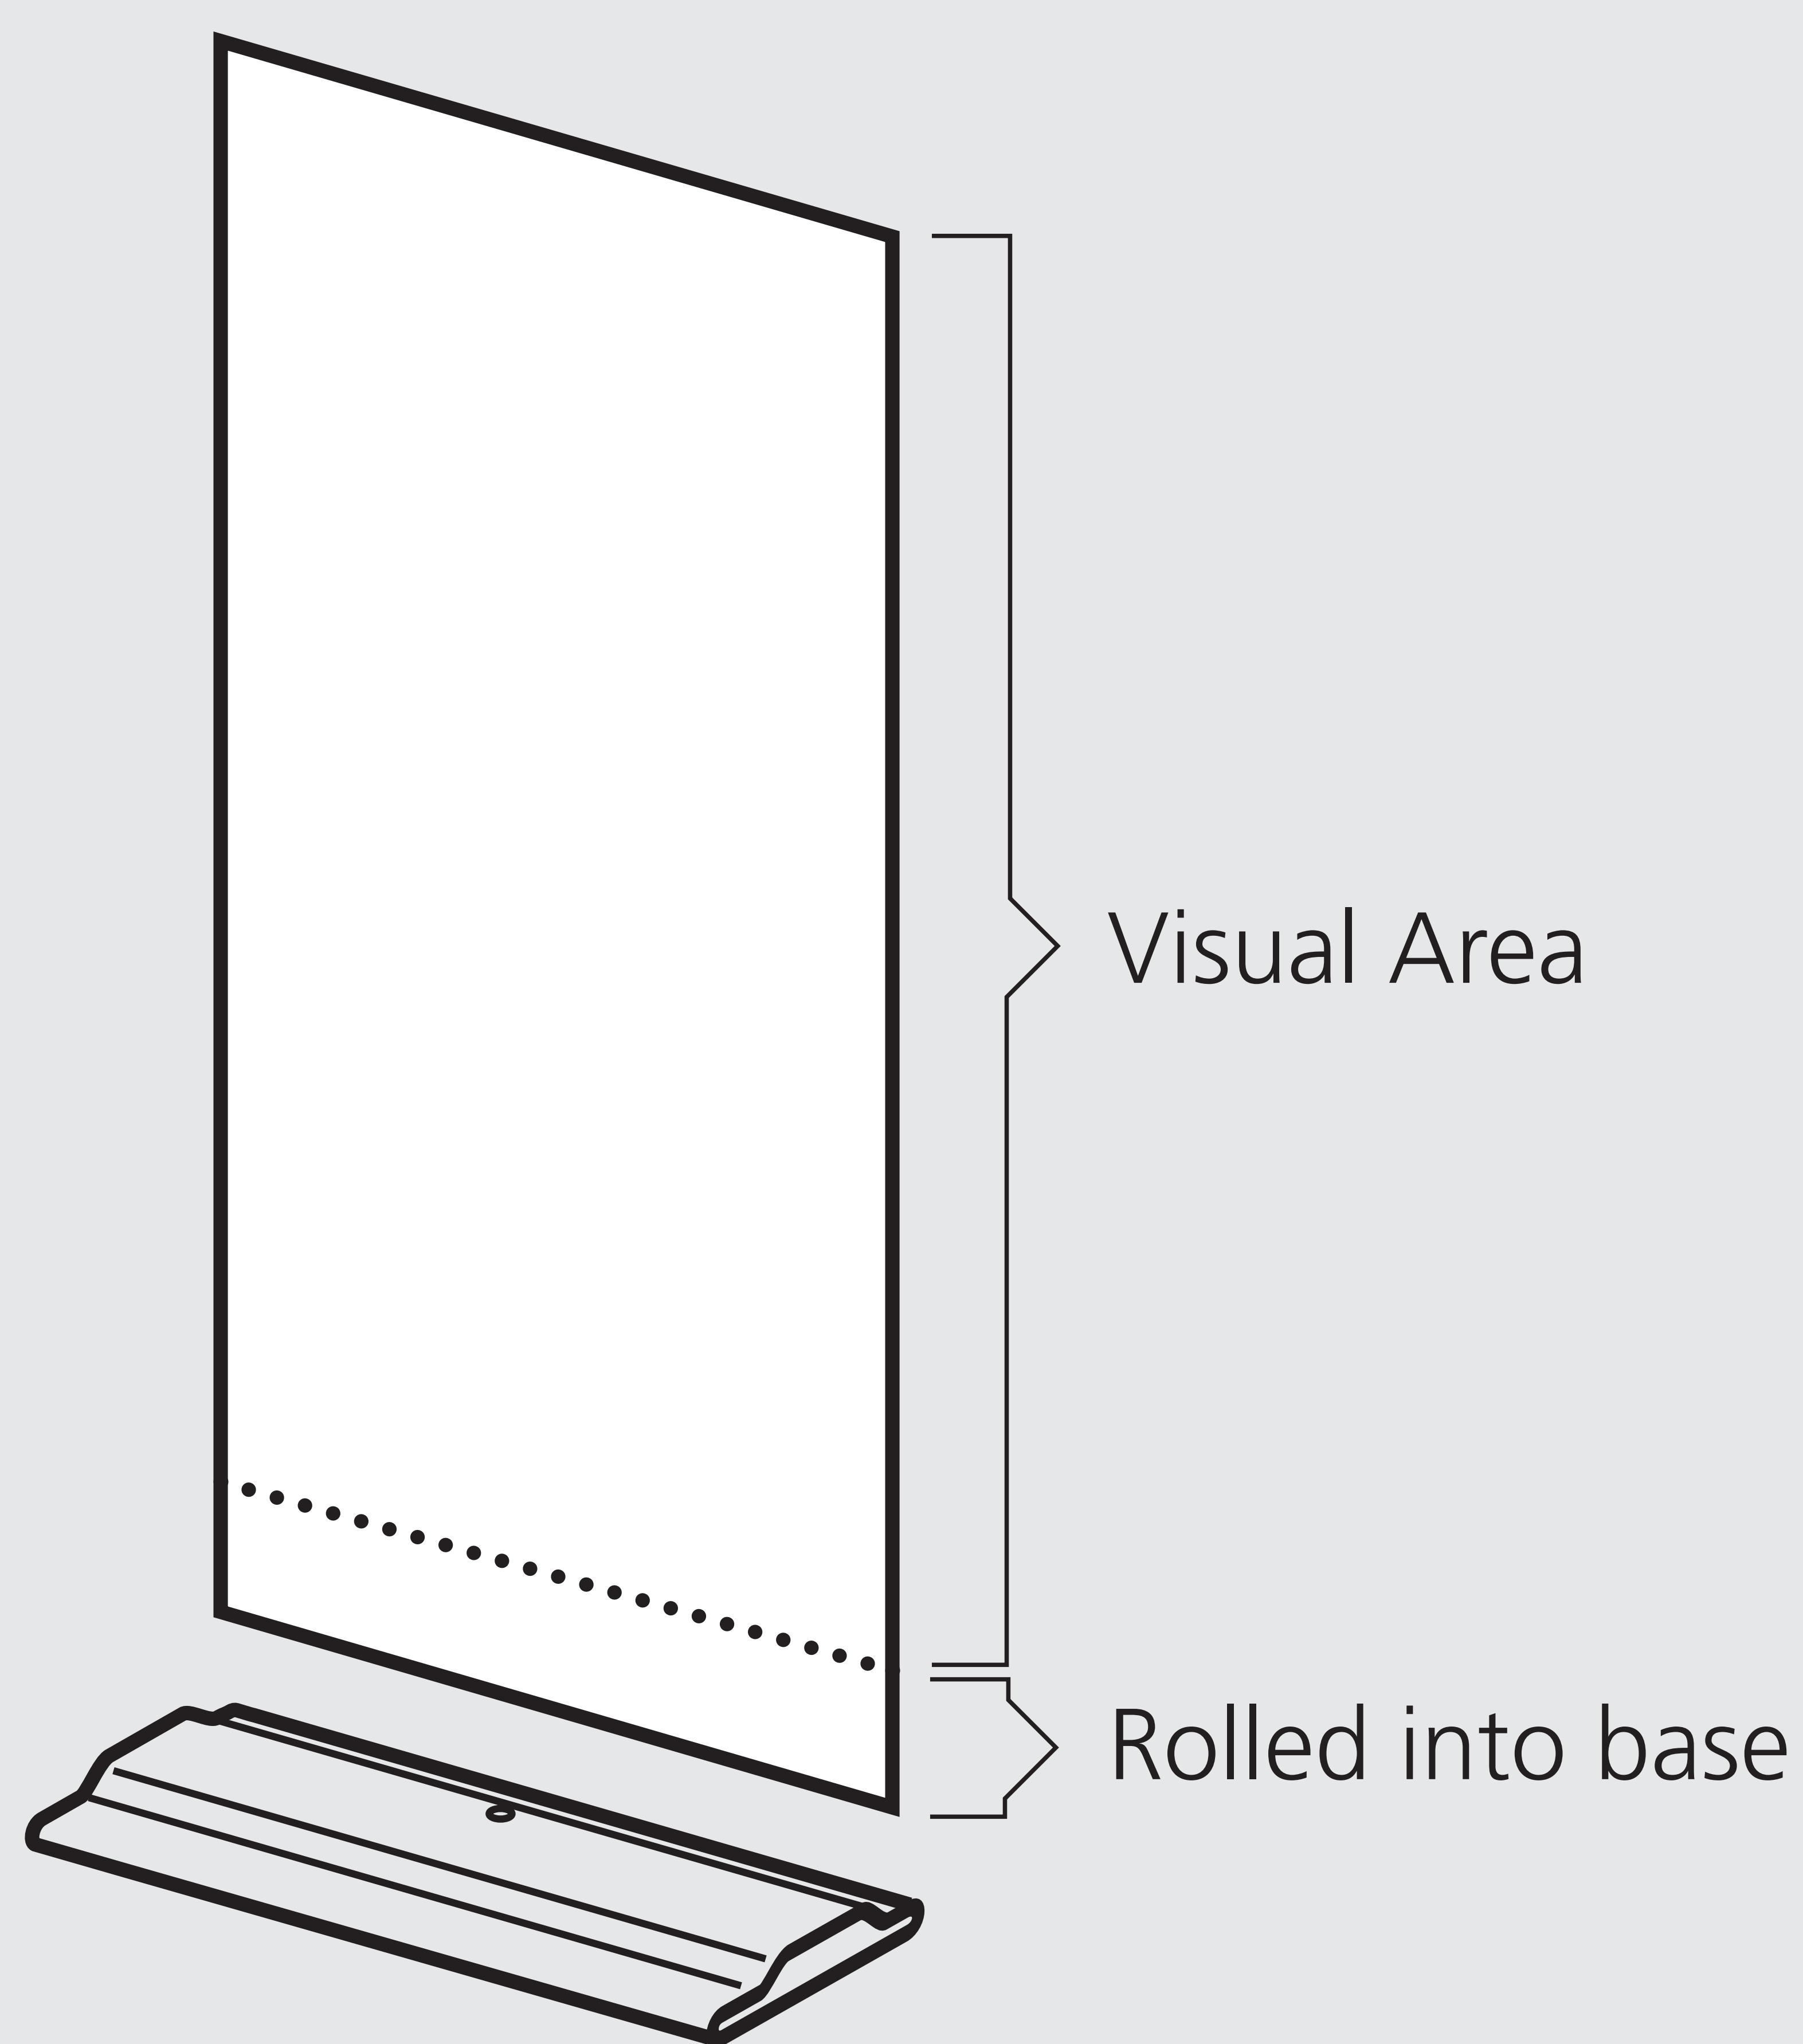

Specifications:

Metro Roll-up

1000mm W x 1500mm H

Artwork at 100% of print size

Print Size:

Panel width	1000mm
Visual height	1500mm
Total height	1650mm

Note

Bottom 150mm remains rolled in base when fully erected. Extend background image or colour for bleed but keep bottom 150mm free from text.

Resolution

We recommend that an image imported into this document at 100% should be 125ppi. Any image that is imported at a higher percentage should have its resolution adjusted accordingly. For example, an image imported at 200% should have an image resolution of 250ppi, an image imported at 400% should have an image resolution of 500ppi and an image imported at 1000% should have an image resolution of 1250ppi.