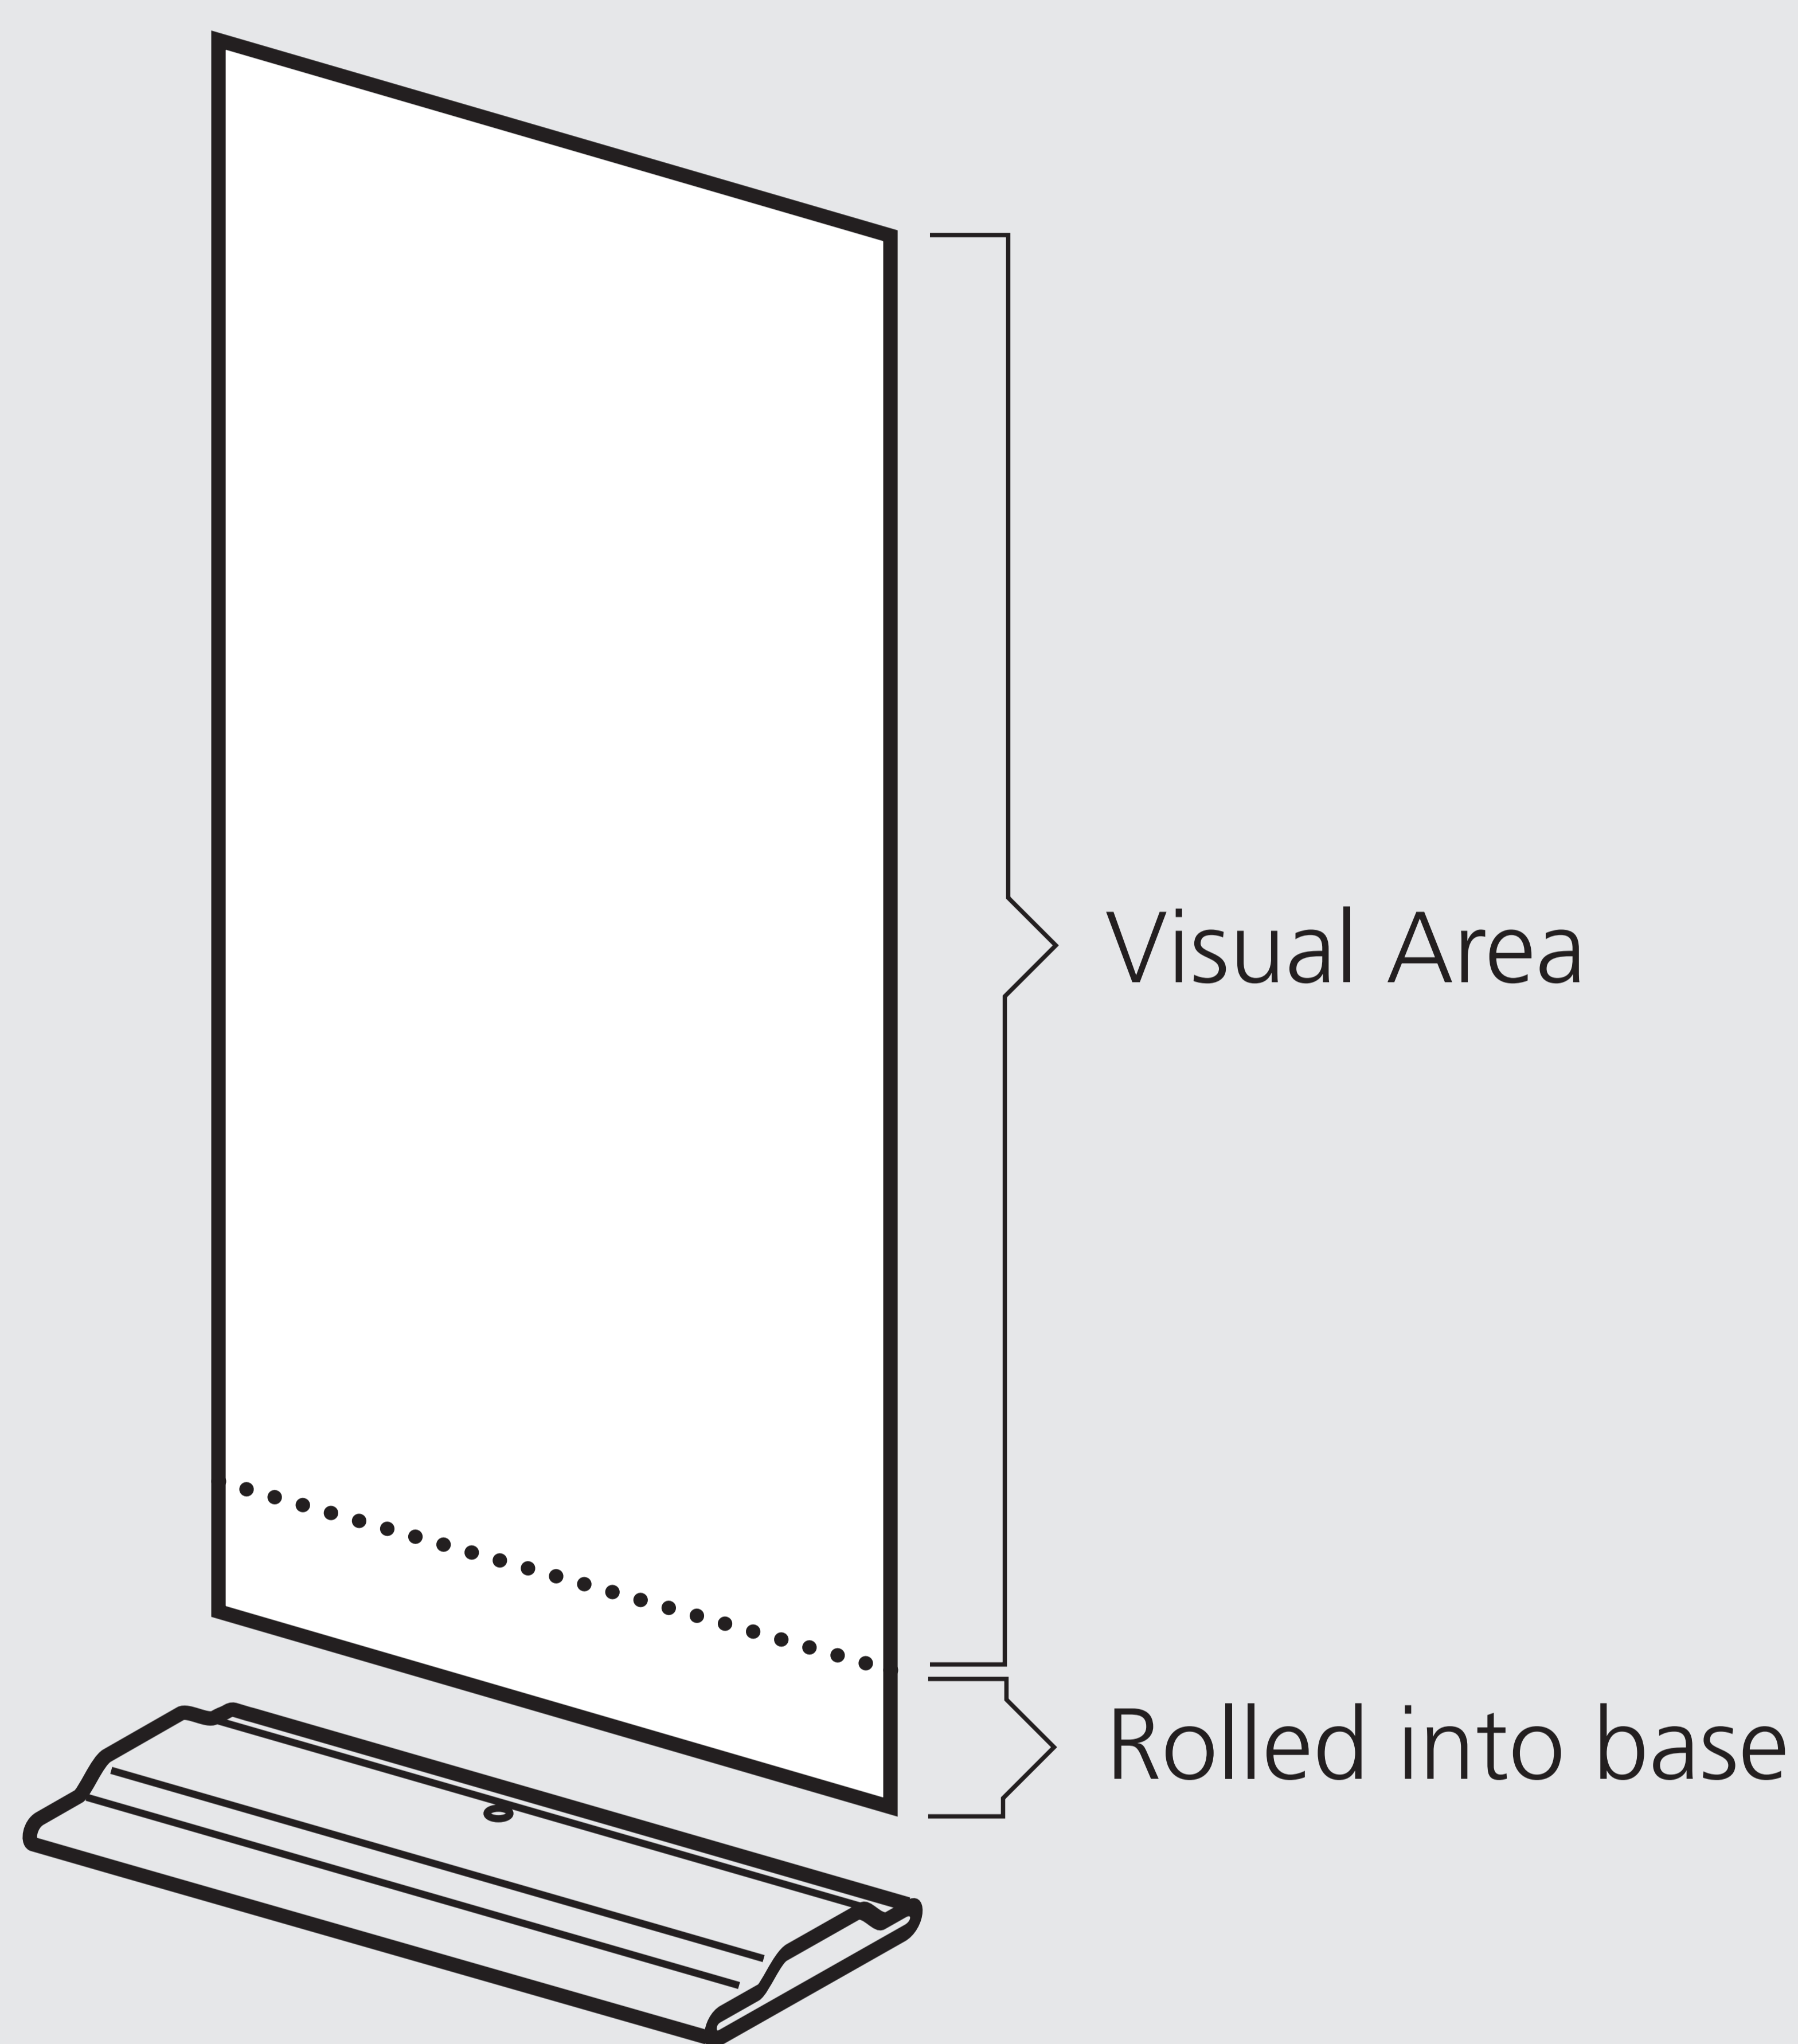

Specifications:

Metro Roll-up

850mm W x 1500mm H

Artwork at 100% of print size

Print Size:

Panel width	850mm
Visual height	1500mm
Total height	1650mm

Note

Bottom 150mm remains rolled in base when fully erected. Extend background image or colour for bleed but keep bottom 150mm free from text.

Resolution

We recommend that an image imported into this document at 100% should be 125ppi. Any image that is imported at a higher percentage should have its resolution adjusted accordingly. For example, an image imported at 200% should have an image resolution of 250ppi, an image imported at 400% should have an image resolution of 500ppi and an image imported at 1000% should have an image resolution of 1250ppi.