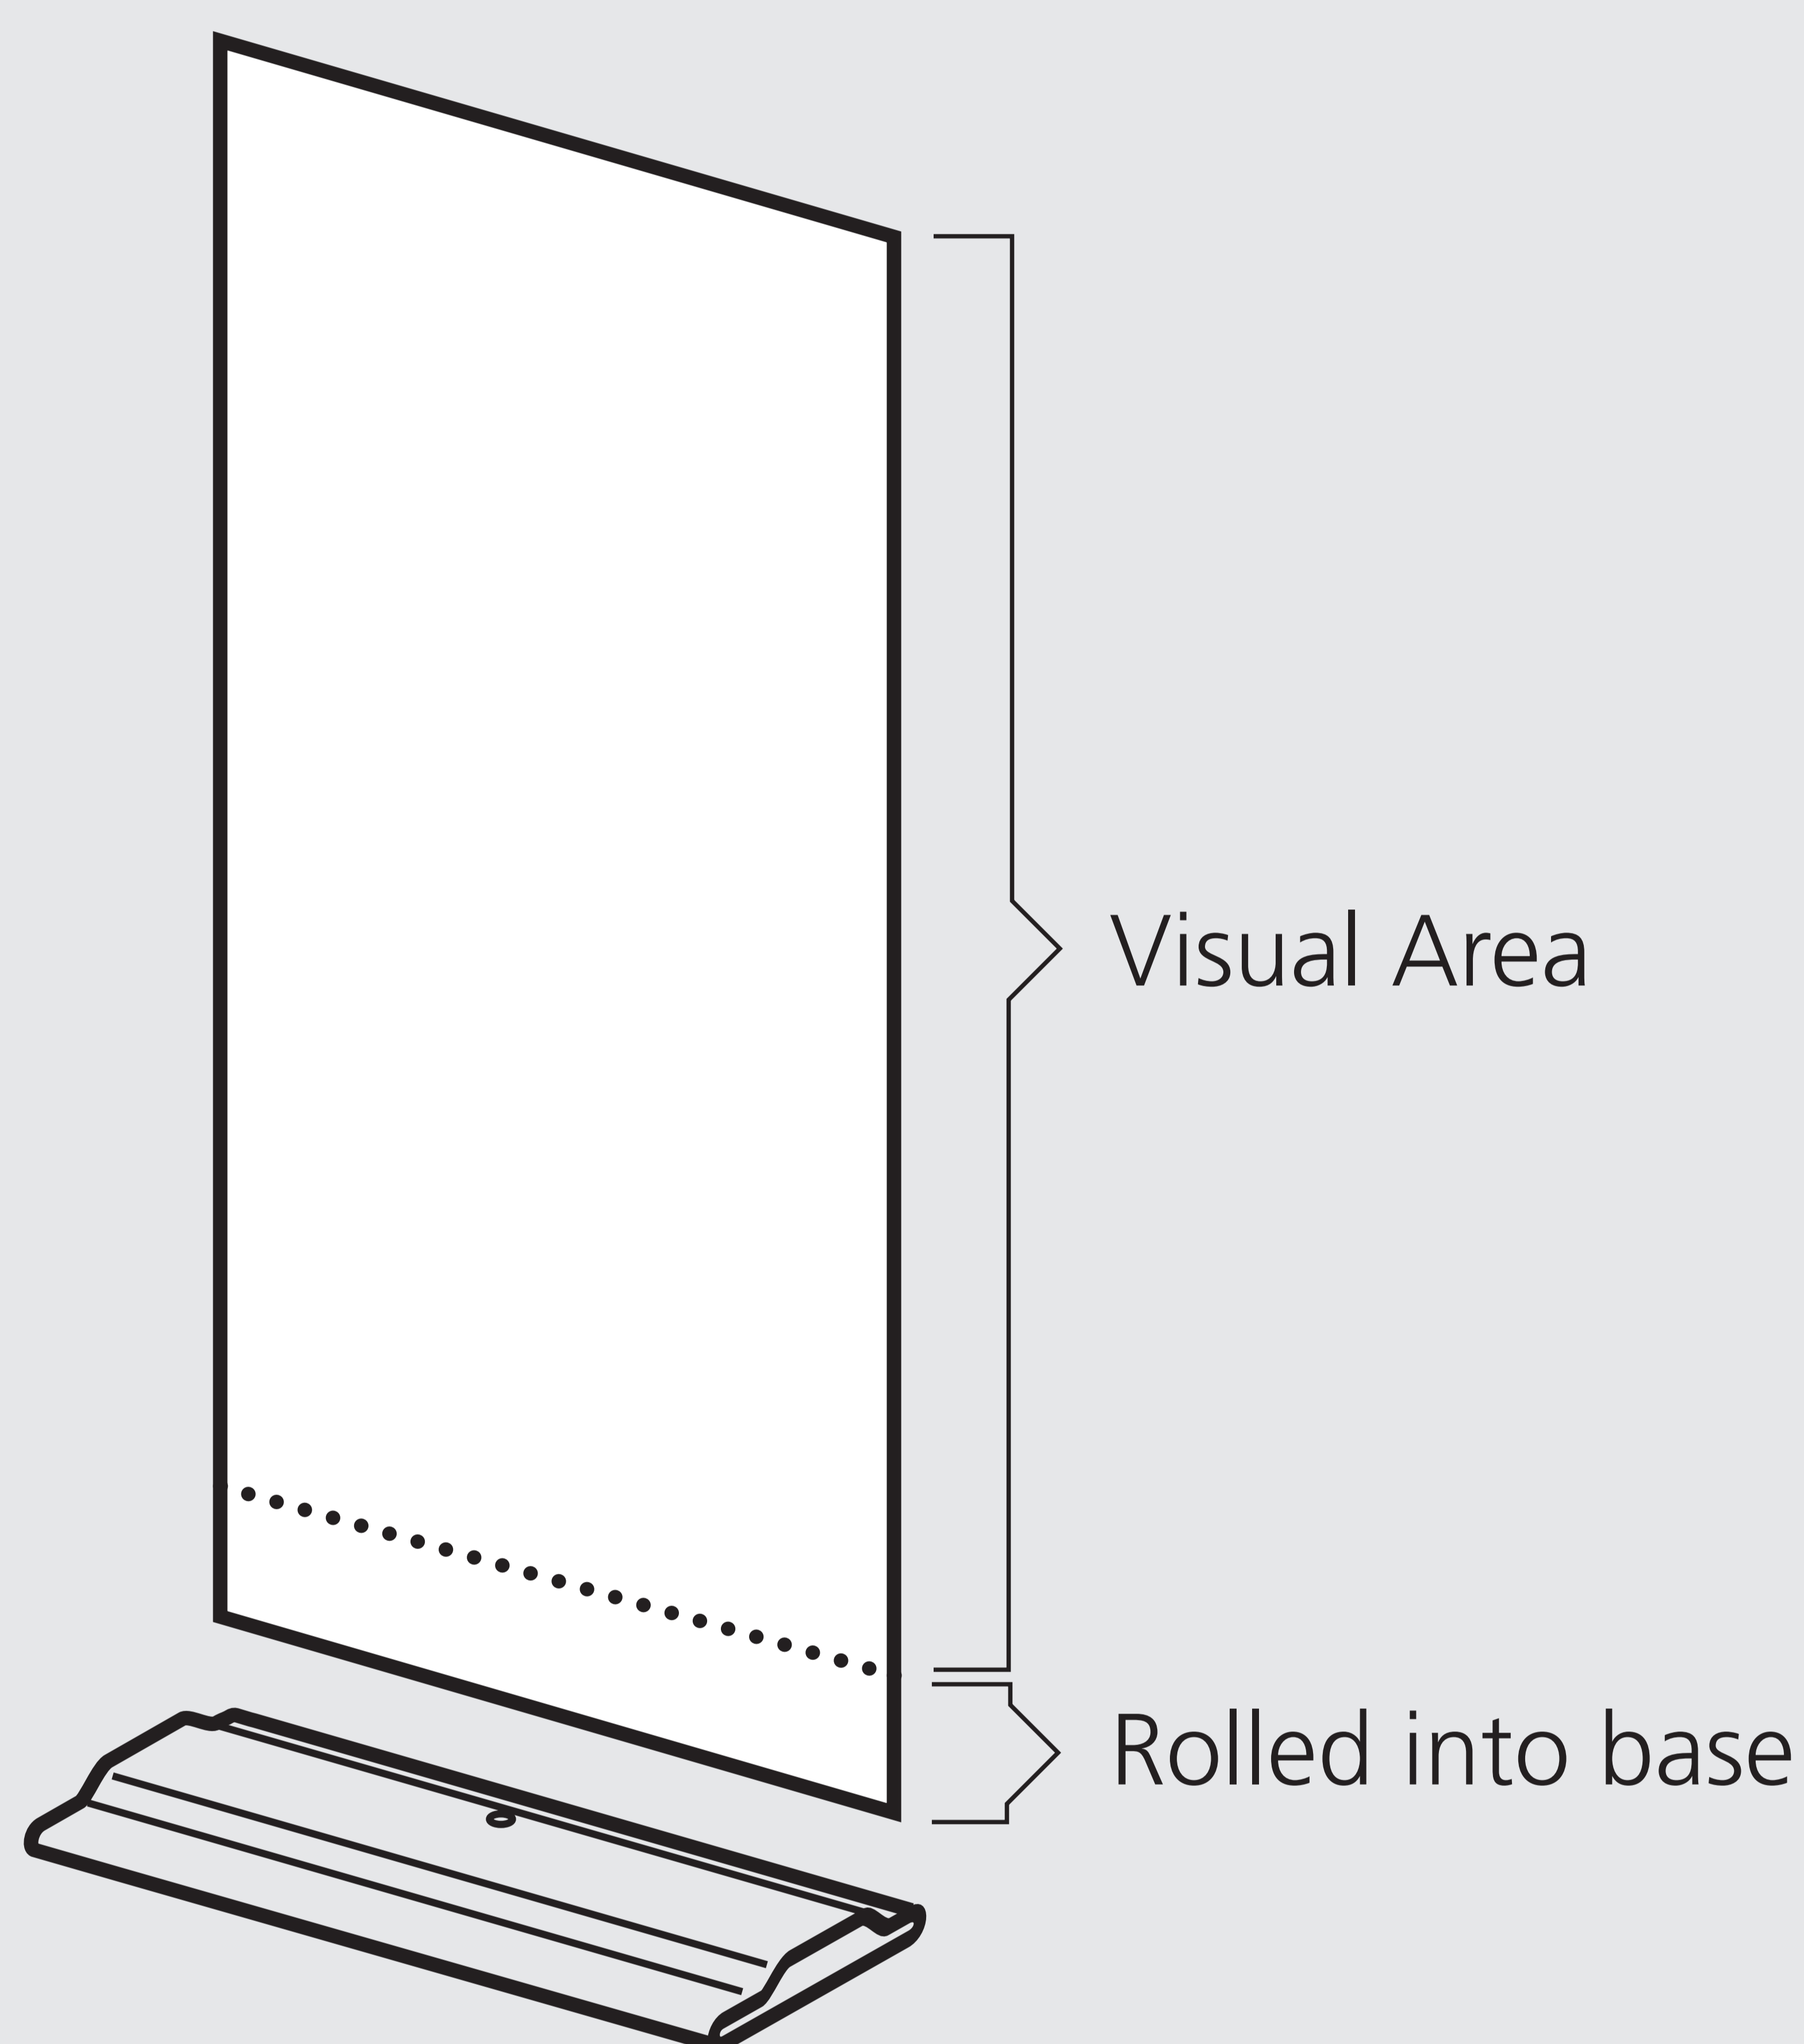

## Metro Roll-up

**850mm W x 2150mm H**

Artwork at 100% of print size

### Print Size:

Panel width	850mm
Visual height	2150mm
Total height	2300mm

### Note

Bottom 150mm remains rolled in base when fully erected. Extend background image or colour for bleed but keep bottom 150mm free from text.