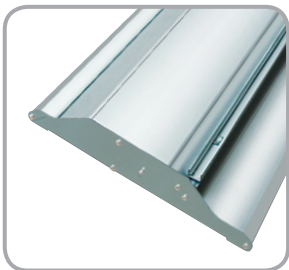

Mega Metro[®]

Fact Sheet

make a huge impact for your product

This mega rollup is easy to set up and will make a huge impact for your product.

Replacement of graphics is done easily and quickly by the supplier or user following a few simple instructions. Lightweight and very portable.

The banner simply retracts back into its base to ensure continual re-use of your graphic.

The **Mega Metro**[®] is available in 1500mm Comes complete with padded carry bag with shoulder strap.

Visual area