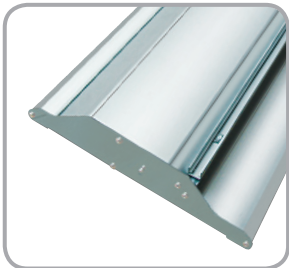

# Mega Metro<sup>®</sup>

Fact Sheet

*make a huge impact for your product*

This mega rollup is easy to set up and will make a huge impact for your product.

Replacement of graphics is done easily and quickly by the supplier or user following a few simple instructions. Lightweight and very portable.

The banner simply retracts back into its base to ensure continual re-use of your graphic.

The **Mega Metro**<sup>®</sup> is available in 1500mm Comes complete with padded carry bag with shoulder strap.