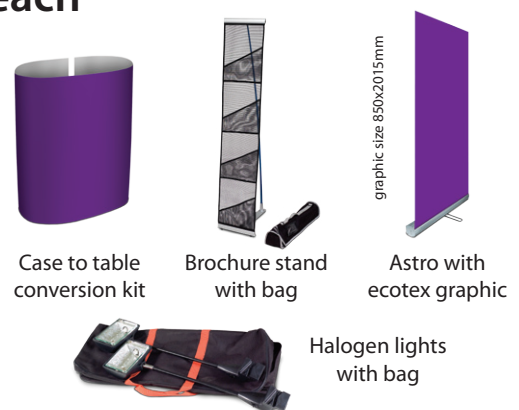

The Purple Popup® 3x3

Fact Sheet

The most affordable display system on the market!

What's included

from only

\$2495.00
+ \$249.50 GST

How it works

Upgrades \$250 + \$25 GST* each