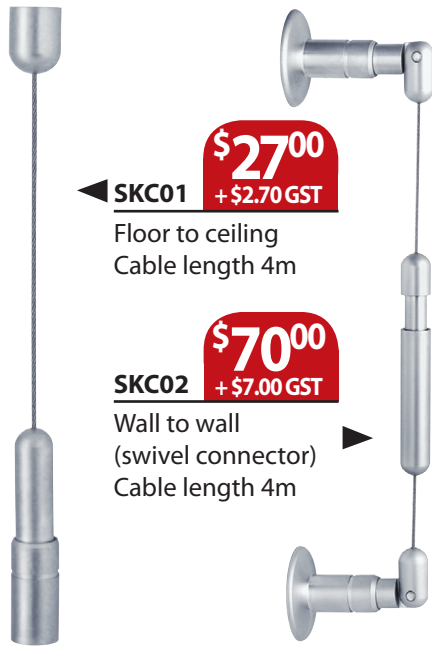

ShopCable®

Fact Sheet

retail graphic and product display

ShopCable® is a graphic and product display system with a wide range of uses. It is available in floor to ceiling, wall to floor and wall to wall configurations.

ShopCable® is a graphic and product display system with a wide range of uses. It is available in floor to ceiling, wall to floor and wall to wall configurations.

ShopCable® can be used to showcase and present products, signs and graphic panels. Used in conjunction with our Tuffline® system, changing graphics has never been easier.

SKC01
Floor to ceiling
Cable length 4m
\$27⁰⁰
+\$2.70 GST

SKC02
Wall to wall
(swivel connector)
Cable length 4m
\$70⁰⁰
+\$7.00 GST

Wall mounted shelving kit

SKS01
150mm* wall spacer
Cable length 3m
\$180
+\$18 GST