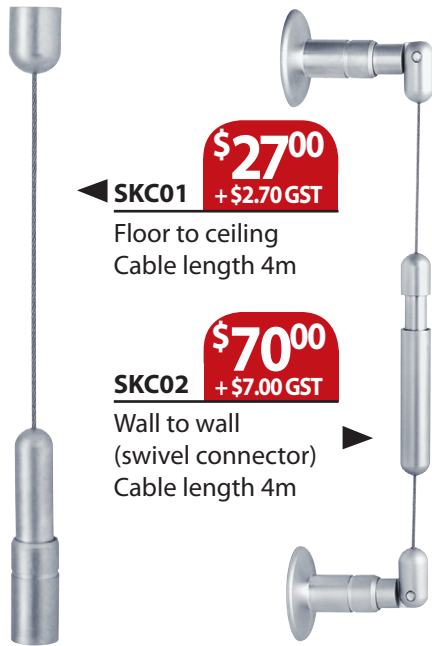

ShopCable®

Fact Sheet

retail graphic and product display

ShopCable® is a graphic and product display system with a wide range of uses. It is available in floor to ceiling, wall to floor and wall to wall configurations.

ShopCable® is a graphic and product display system with a wide range of uses. It is available in floor to ceiling, wall to floor and wall to wall configurations.

ShopCable® can be used to showcase and present products, signs and graphic panels. Used in conjunction with our Tuffline® system, changing graphics has never been easier.

SKC01
\$27⁰⁰
 +\$2.70 GST

Floor to ceiling
 Cable length 4m

SKC02
\$70⁰⁰
 +\$7.00 GST

Wall to wall
 (swivel connector)
 Cable length 4m

Wall mounted shelving kit

SKS01
\$180
 +\$18 GST

150mm* wall spacer
 Cable length 3m