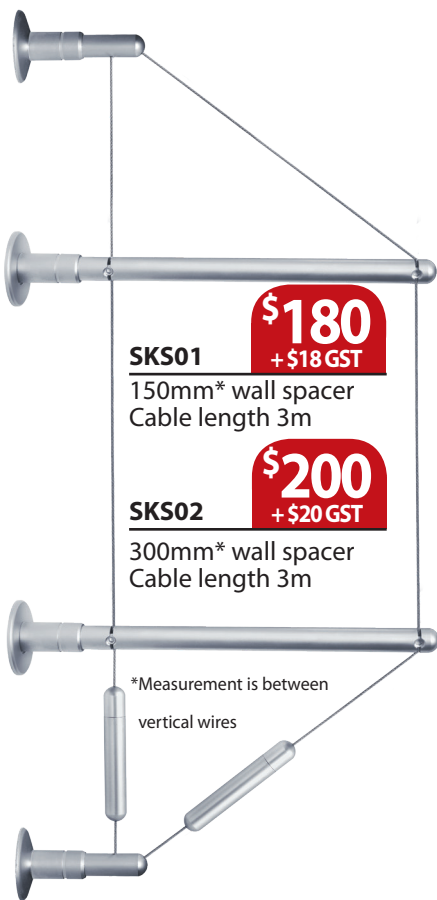

ShopCable®

Fact Sheet

retail graphic and product display

ShopCable® is a graphic and product display system with a wide range of uses. It is available in floor to ceiling, wall to floor and wall to wall configurations.

ShopCable® is a graphic and product display system with a wide range of uses. It is available in floor to ceiling, wall to floor and wall to wall configurations.

ShopCable® can be used to showcase and present products, signs and graphic panels. Used in conjunction with our Tuffline® system, changing graphics has never been easier.

SKC01
Floor to ceiling
Cable length 4m
\$27⁰⁰
+\$2.70 GST

SKC02
Wall to wall
(swivel connector)
Cable length 4m
\$70⁰⁰
+\$7.00 GST

Wall mounted shelving kit

SKS01
150mm* wall spacer
Cable length 3m
\$180
+\$18 GST

SKS02
300mm* wall spacer
Cable length 3m
\$200
+\$20 GST

*Measurement is between
vertical wires

Cable system accessories

SKC03
Vertical panel support – single
\$6⁵⁰
+\$0.65 GST

SKC04
Vertical panel support – double
\$9⁰⁰
+\$0.90 GST