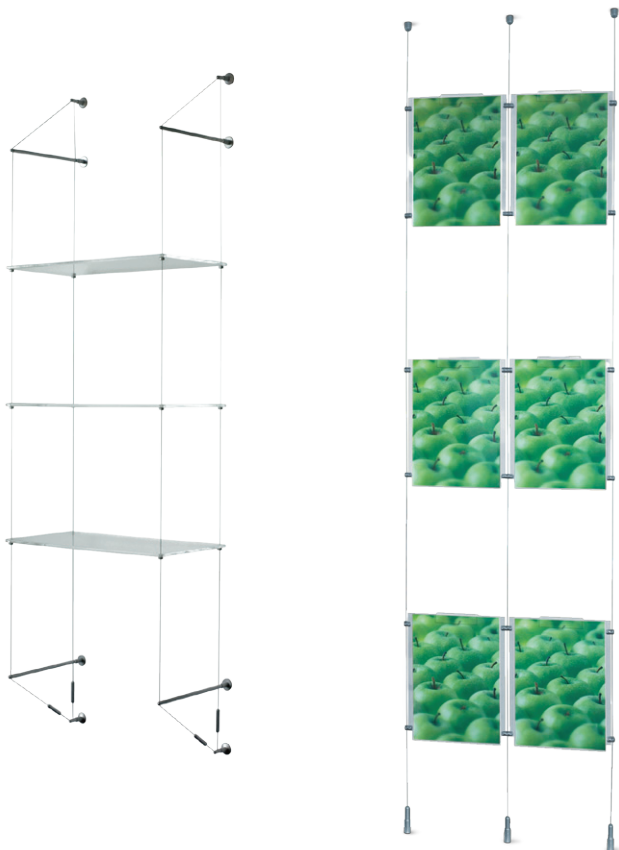

ShopCable®

Fact Sheet

retail graphic and product display

ShopCable® is a graphic and product display system with a wide range of uses. It is available in floor to ceiling, wall to floor and wall to wall configurations.

ShopCable® is a graphic and product display system with a wide range of uses. It is available in floor to ceiling, wall to floor and wall to wall configurations.

ShopCable® can be used to showcase and present products, signs and graphic panels. Used in conjunction with our Tuffline® system, changing graphics has never been easier.

ShopCable® online shop is now available

<http://www.flash.com.au/shopcable.html>

FREE CALL
1800 606 682
www.flash.com.au

Sydney
15 Chapel Street
Marrickville NSW 2204
T +61 2 8594 3555
E flash.aus@flash.com.au

Brisbane
23 Links Avenue North
Eagle Farm Qld 4009
T +61 7 3620 7600
E brisbane.qld@flash.com.au

Canberra
61 Kembla Street
Fyshwick ACT 2609
T +61 2 6280 6166
E canberra.act@flash.com.au