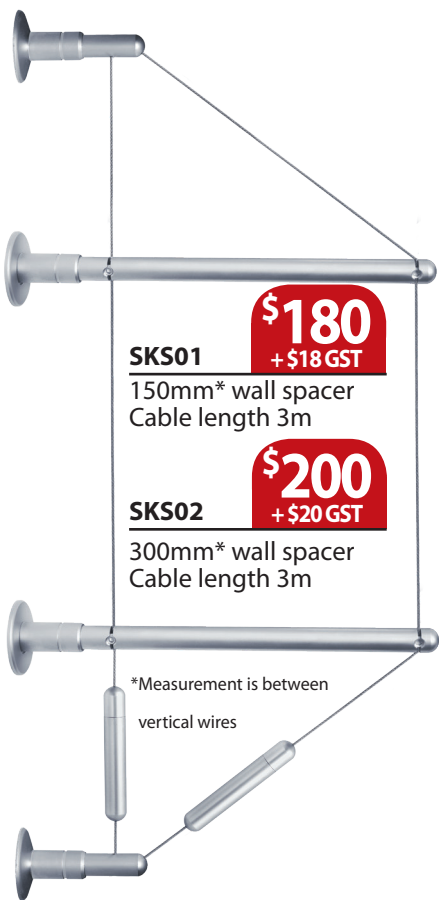

ShopCable®

Fact Sheet

retail graphic and product display

ShopCable® is a graphic and product display system with a wide range of uses. It is available in floor to ceiling, wall to floor and wall to wall configurations.

ShopCable® is a graphic and product display system with a wide range of uses. It is available in floor to ceiling, wall to floor and wall to wall configurations.

ShopCable® can be used to showcase and present products, signs and graphic panels. Used in conjunction with our Tuffline® system, changing graphics has never been easier.

SKC01
\$27⁰⁰
 +\$2.70 GST

Floor to ceiling
 Cable length 4m

SKC02
\$70⁰⁰
 +\$7.00 GST

Wall to wall
 (swivel connector)
 Cable length 4m

Wall mounted shelving kit

SKS01
\$180
 +\$18 GST

150mm* wall spacer
 Cable length 3m