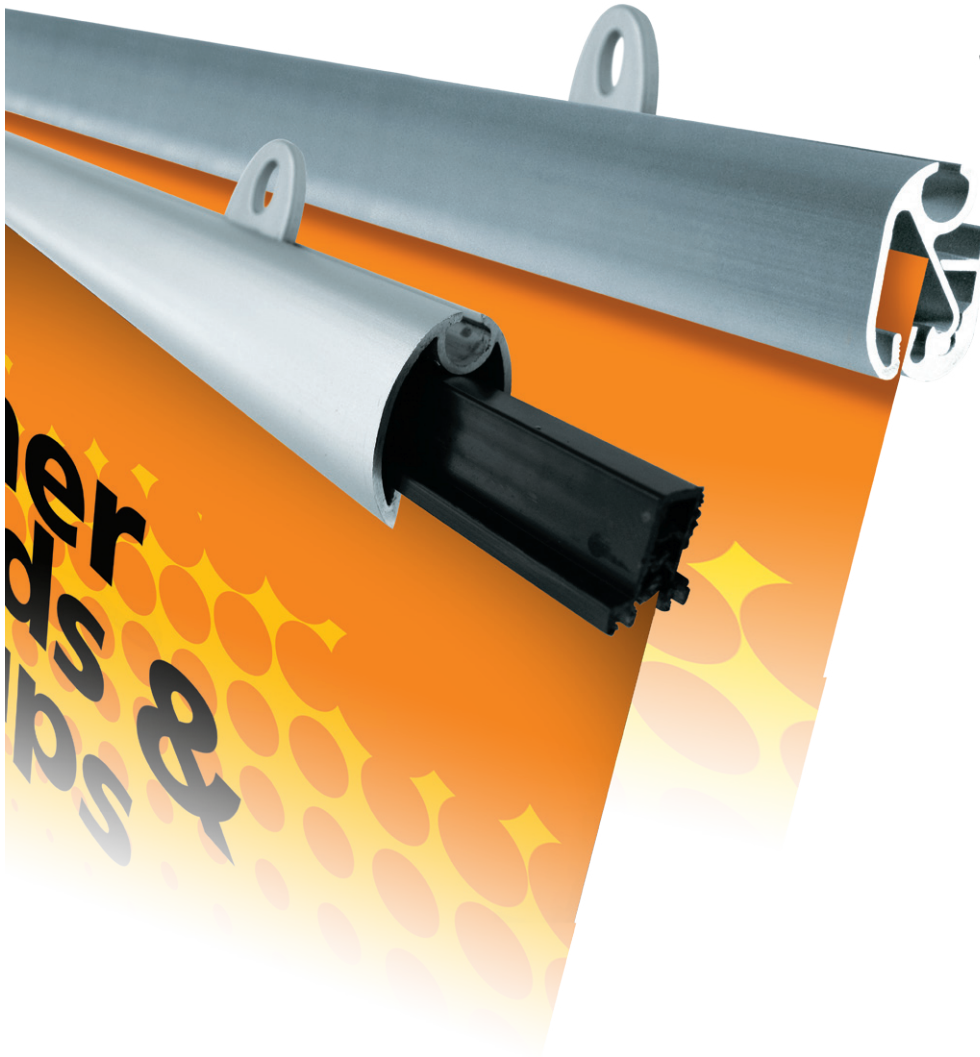

ShopTrak[®]

fast hanging system

Fact Sheet

This system designed by Flash allows for graphics to be changed quickly and easily...

ShopTrak[®] is a unique hanging system that can be used on various media. As **ShopTrak[®]** uses no adhesive tapes,

changing graphics has never been easier. This product is available in lengths up to 5 metres and can be hung using Flash Photobition's easy to use ShopCable[®] range.

FREE CALL
1800 606 682
www.flash.com.au