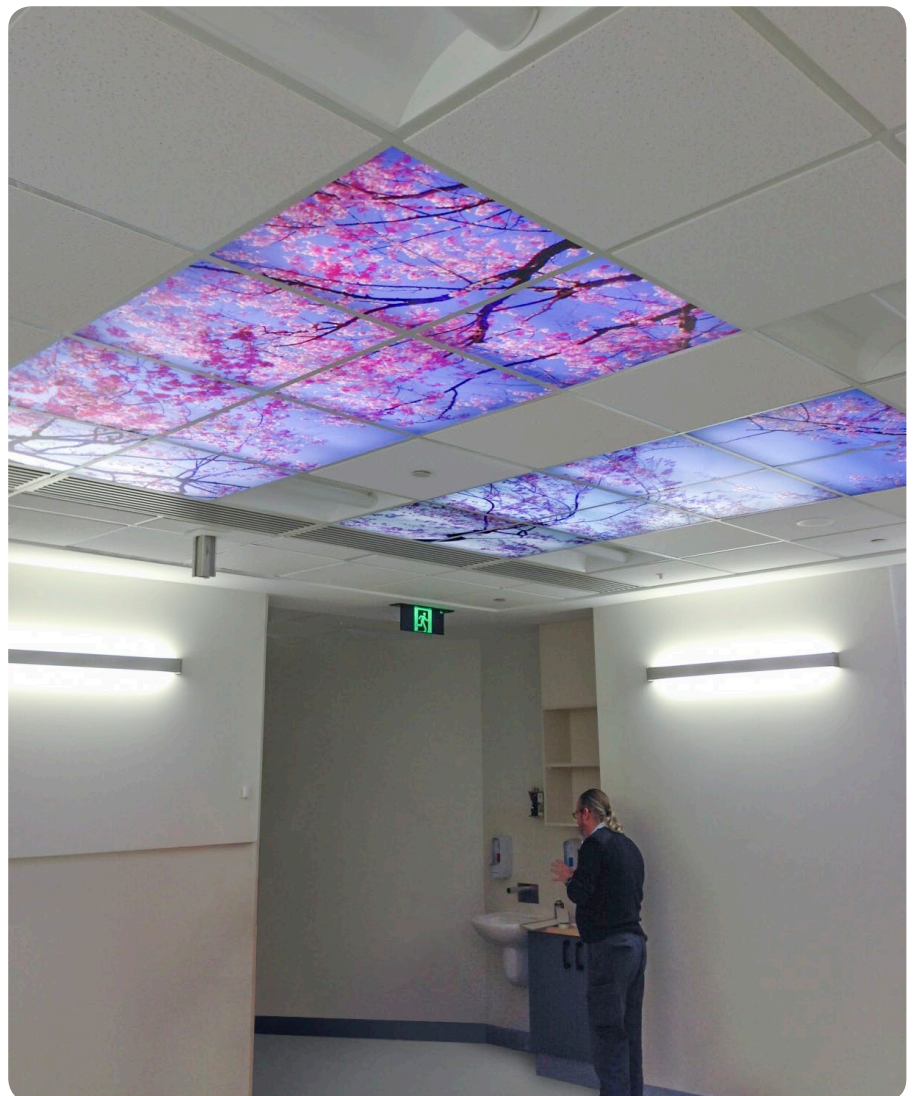

Stephen Cole

T 0407 236 445
E stephen.cole@flash.com.au

Sydney

15 Chapel Street,
Marrickville NSW
Australia 2204
T +61 2 8594 3555
F +61 2 9550 1462
E flash.aus@flash.com.au

Brisbane

19 Chester Street
Newstead QLD
Australia 4006
T +61 7 3620 7600
F +61 7 3252 1228
E brisbane.qld@flash.com.au

Canberra

61 Kembla St,
Fyshwick ACT
Australia 2609
T +61 2 6280 6166
F +61 2 6280 6177
E canberra.act@flash.com.au