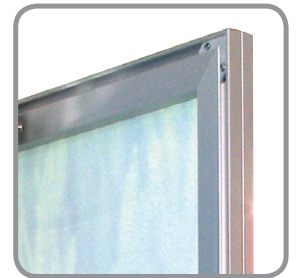

Use this frame to create instore textile collages, promote the current fashion patterns and designs or as a unique graphic textile feature.

This lightweight but sturdy graphic solution looks permanent but the textile can be changed in minutes. **Tuffline<sup>®</sup> Fabric** can also provide acoustic benefits to a room.